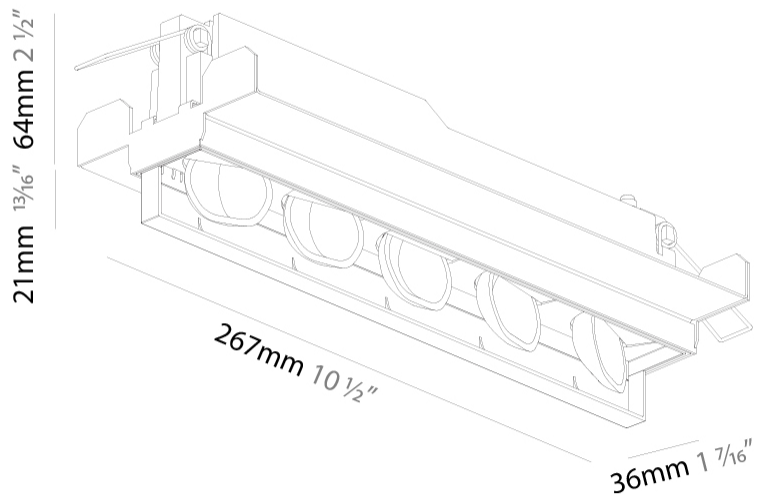

GENERAL

Series: Magiq Wallwash
 Brand: Prolicht
 Division: Architectural
 Mounting Type: Trimless
 Mounting Location: Ceiling
 Subcategory: Wallwash

PHYSICAL

Shape: Rectangle
 Length (mm): 267
 Length (in): 10 1/2
 Width (mm): 36
 Width (in): 1 7/16
 Height (mm): 64
 Height (in): 2 1/2
 Ceiling Thickness (mm): 12.5
 Ceiling Thickness (in): 1/2
 Min. Recessing Depth (mm): 100
 Min. Recessing Depth (in): 3 15/16
 Light Distribution: Asymmetric
 Weight (kg): 0.943
 Weight (lbs): 2.08
 Holder Finish: WHI / BLK
 Fixture Material: Aluminum Die Cast
 Cut-out Measurements: 273mm / 10 3/4" x 42mm / 1 5/8"
 Upon Request: Unique Ceiling Thickness

OPTICAL

Reflector: Asymmetric
 Upon Request: Special Beam Angles

RATINGS AND CERTIFICATIONS

Certified By: CSA Certified to UL and CSA Standards
 IP rating: IP20

100mm
3 15/16"

12 1/2 mm
1/2"

270mm x 38mm
10 5/16" x 1 1/2"